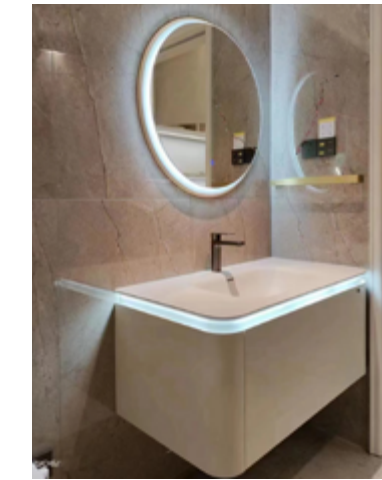

MODEL-808
SIZE: 120CM

MODEL-809
SIZE: 120CM

MODEL-814
SIZE: 120CM

MODEL-819
SIZE: 150CM

MODEL-820
SIZE: 150CM

Bathroom Furniture

PRODUCT CATALOGUE

Design

MODEL-821
SIZE: 120CM

MODEL-826
SIZE: 100CM

MODEL-827
SIZE: 80CM

MODEL-832
SIZE: 100CM

MODEL-833
SIZE: 100CM

MODEL-838
SIZE: 100CM

MODEL-839
SIZE: 120CM

MODEL-901
SIZE: 100CM

MODEL-902
SIZE: 100CM

MODEL-903
SIZE: 100CM

MODEL-822
SIZE: 100CM

MODEL-823
SIZE: 100CM

MODEL-828
SIZE: 150CM

MODEL-829
SIZE: 150CM

MODEL-834
SIZE: 120CM

MODEL-835
SIZE: 100CM