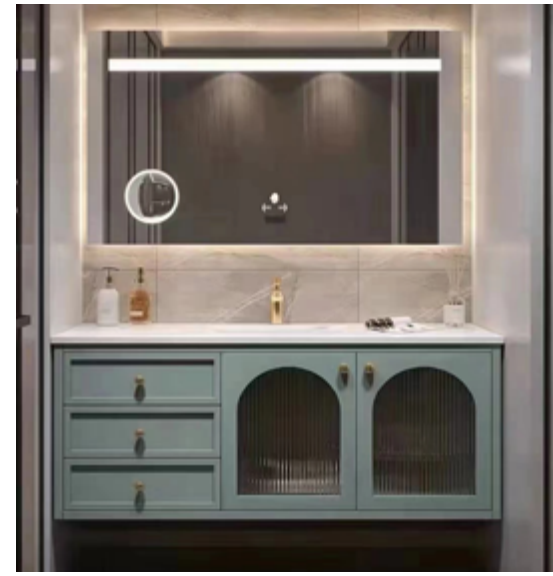

MODEL-802
SIZE: 120CM

MODEL-803
SIZE: 120CM

MODEL-806
SIZE: 120CM

MODEL-807
SIZE: 120CM

MODEL-812
SIZE: 100CM

MODEL-813
SIZE: 100CM

MODEL-817
SIZE: 80CM

MODEL-818
SIZE: 100CM

MODEL-808
SIZE: 120CM

MODEL-809
SIZE: 120CM

MODEL-814
SIZE: 120CM

MODEL-819
SIZE: 150CM

MODEL-820
SIZE: 150CM

Bathroom Furniture

PRODUCT CATALOGUE

Design