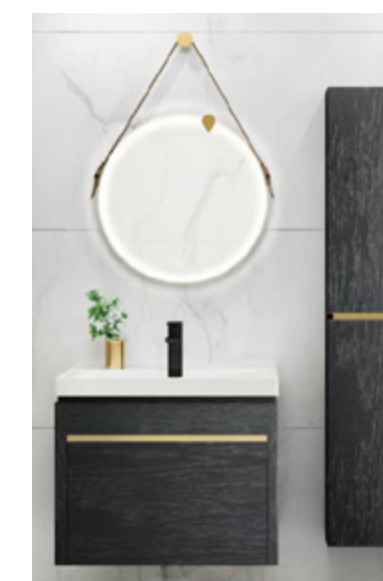

MODEL-830
SIZE: 120CM

MODEL-831
SIZE: 100CM

MODEL-836
SIZE: 100CM

MODEL-837
SIZE: 100CM

MODEL-843
SIZE: 60CM

MODEL-844
SIZE: 80CM

MODEL-845
SIZE: 80CM

Saint Louis

Bathroom Furniture

MODEL-908
SIZE: 80CM

MODEL-909
SIZE: 60CM

MODEL-910
SIZE: 80CM